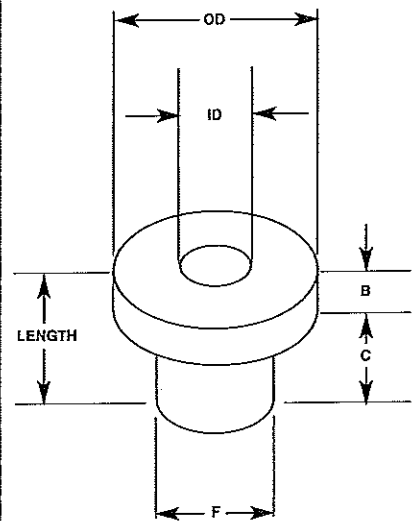

# Steatite Ceramic Shoulder Bushings

Part No.	OD	ID	Length	B	C	F
AS-3976	.572	.234	.118	.095	.023	.342
AS-0597	.600	.225	.156	.125	.031	.340
AS-0951	.620	.175	.410	.190	.220	.380
AS-2035	.620	.203	.195	.090	.105	.340
AS-0503*	.621	.156	.542	.365	.177	.343
AS-2199-1	.625	.154	.281	.156	.125	.368
AS-2199	.625	.154	.312	.187	.125	.368
AS-2270	.625	.175	.283	.156	.127	.355
AS-2395*	.625	.203	.538	.375	.163	.359
AS-3334	.625	.203	.763	.500	.263	.359
AS-1209	.675	.100	.330	.200	.130	.450
AS-1460	.687	.187	.281	.187	.094	.375
AS-2471	.720	.197	.190	.118	.072	.400
AS-2204	.734	.205	.187	.093	.094	.375
AS-2379	.750	.190	.375	.187	.188	.406
AS-0745	.750	.196	.172	.125	.047	.281
AS-1044	.750	.196	.875	.500	.375	.345
AS-2312	.750	.314	.593	.250	.343	.484
AS-1039	.750	.318	.937	.375	.562	.495
AS-3495	.812	.200	.781	.375	.406	.460
AS-1304*	.843	.192	.843	.500	.343	.468
AS-3731	.870	.125	.630	.380	.250	.562
AS-2290	.875	.219	.750	.250	.500	.562
AS-2277	.875	.450	.200	.100	.100	.675
AS-5053	.986	.327	.250	.125	.125	.490
AS-3849	.990	.265	1.125	.625	.500	.562
AS-2311	1.000	.314	.656	.250	.406	.730
AS-3974	1.125	.265	1.000	.500	.500	.719